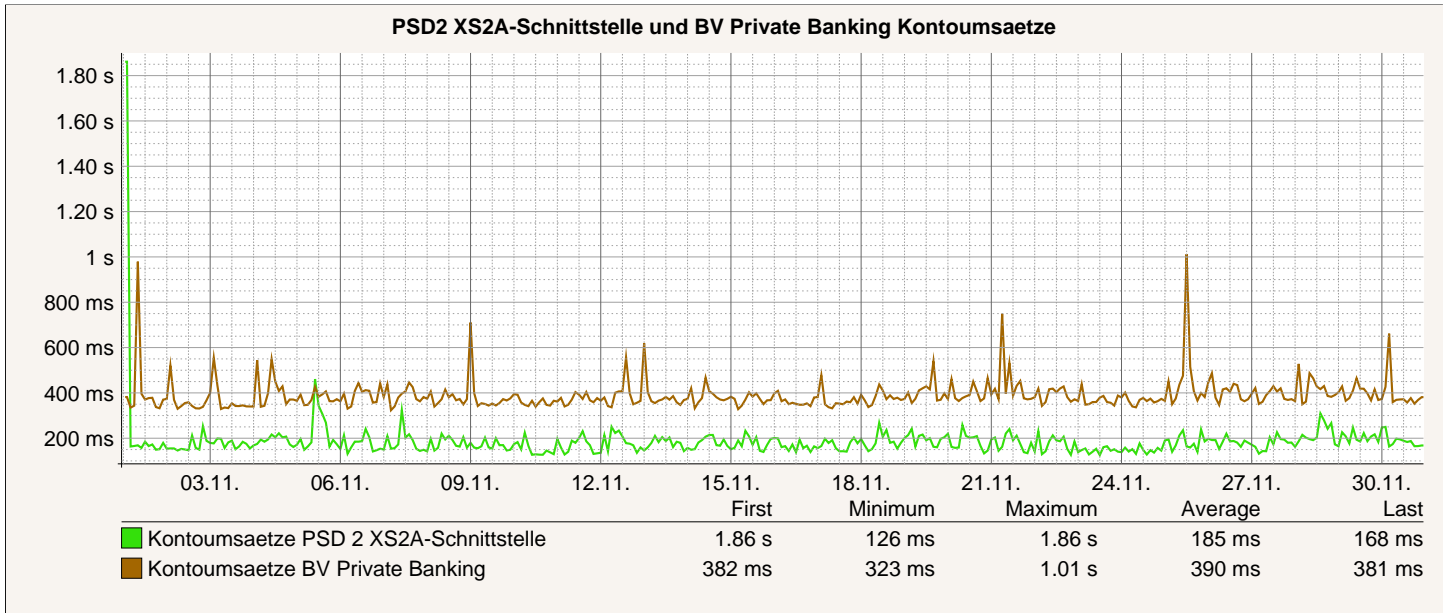

PSD2 Auswertung

Report created 2019-12-01 00:01:34 by report (report)

Timerange: November 2019 - from 2019-11-01 00:00:00 until 2019-12-01 00:00:00

1. Verfügbarkeit

Host	Service	Avail.
psd2.bvxs2a.de	WebInject psd2.bvxs2a.de	99.49%
www.bv-activebanking.de	WebInject www.bv-activebanking.de	99.93%