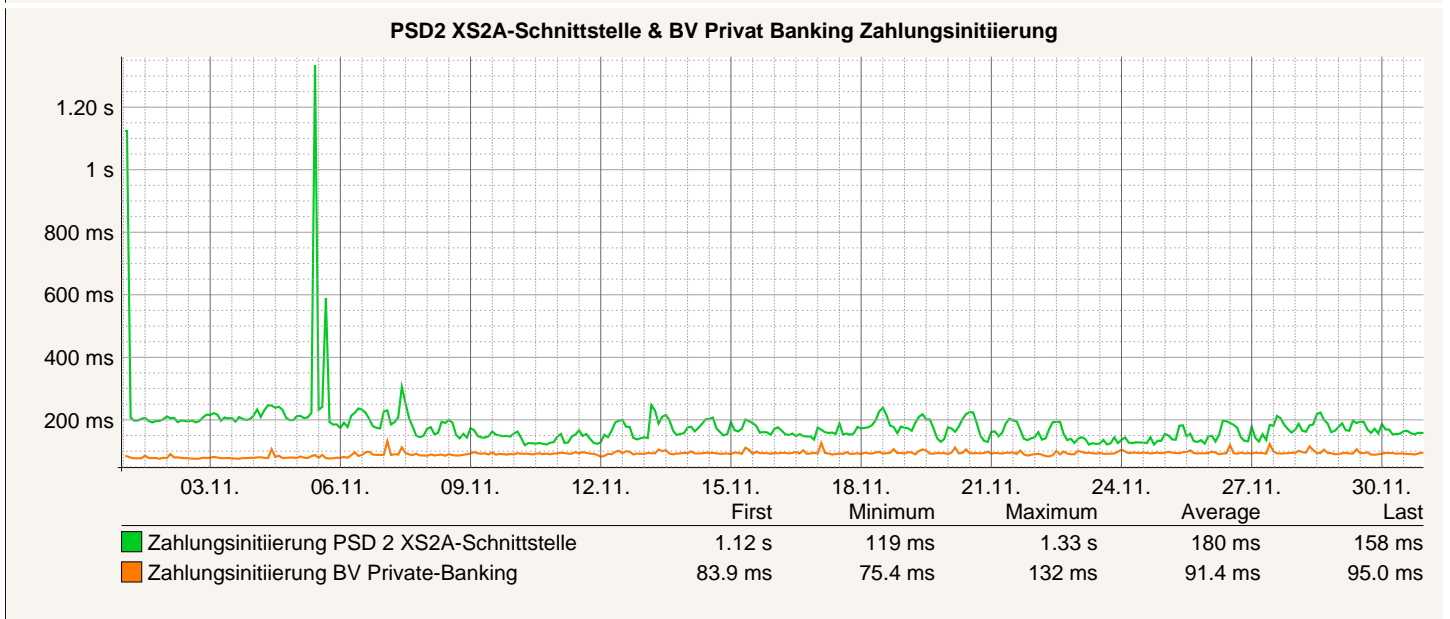

PSD2 Auswertung

Report created 2019-12-01 00:01:34 by report (report)

Timerange: November 2019 - from 2019-11-01 00:00:00 until 2019-12-01 00:00:00

1. Verfügbarkeit

Host	Service	Avail.
psd2.bvxs2a.de	WebInject psd2.bvxs2a.de	99.49%
www.bv-activebanking.de	WebInject www.bv-activebanking.de	99.93%