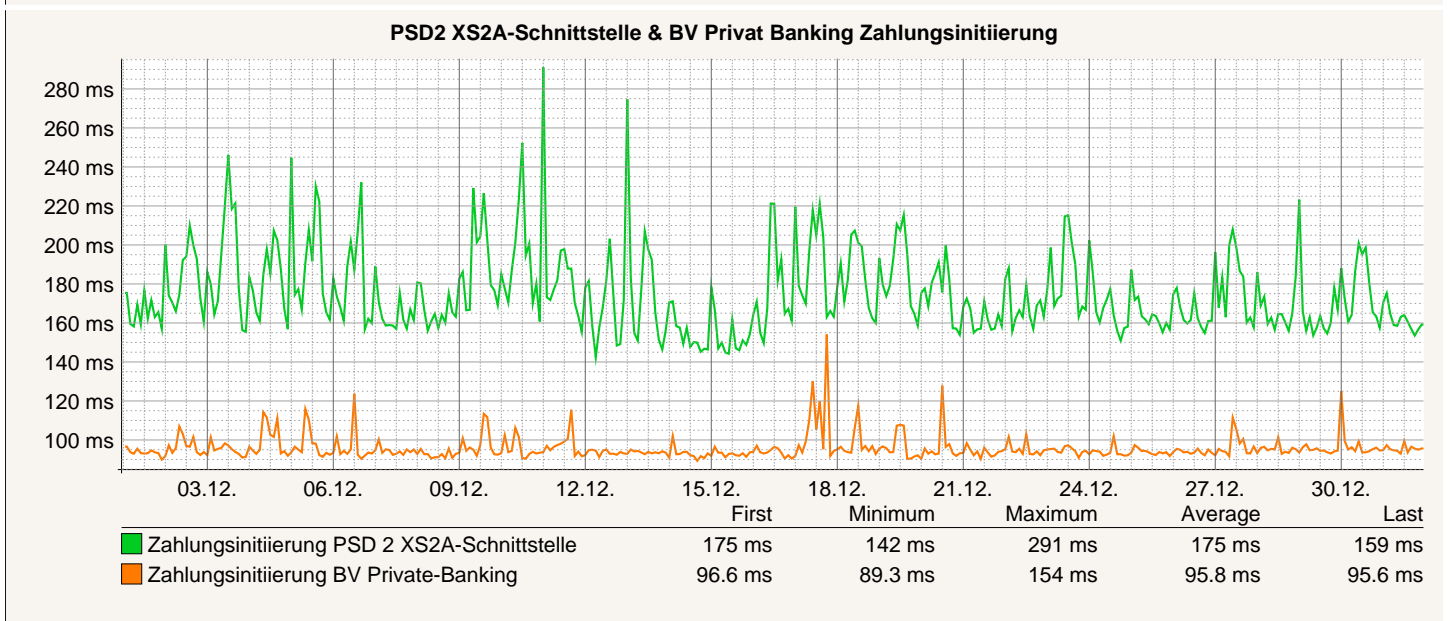

PSD2 Auswertung

Report created 2020-01-01 00:01:34 by report (report)

Timerange: December 2019 - from 2019-12-01 00:00:00 until 2020-01-01 00:00:00

1. Verfügbarkeit

Host	Service	Avail.
psd2.bvxs2a.de	WebInject psd2.bvxs2a.de	99.46%
www.bv-activebanking.de	WebInject www.bv-activebanking.de	99.83%