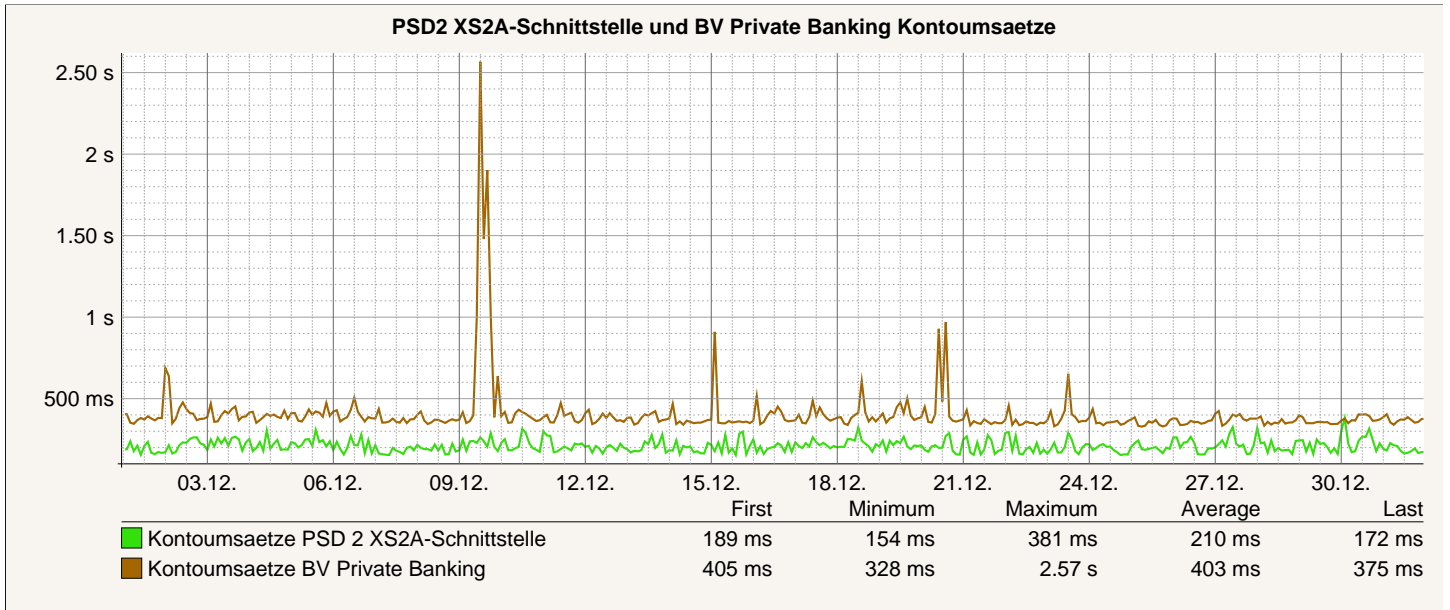

PSD2 Auswertung

Report created 2020-01-01 00:01:34 by report (report)

Timerange: December 2019 - from 2019-12-01 00:00:00 until 2020-01-01 00:00:00

1. Verfügbarkeit

Host	Service	Avail.
psd2.bvxs2a.de	WebInject psd2.bvxs2a.de	99.46%
www.bv-activebanking.de	WebInject www.bv-activebanking.de	99.83%